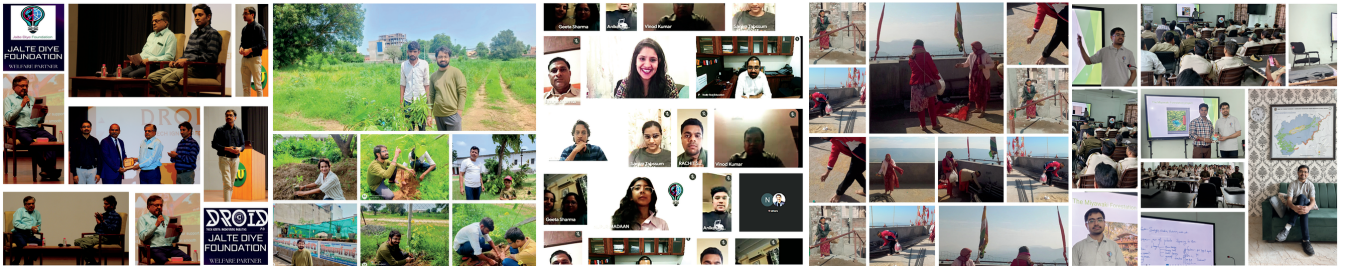

Jalte Diye Foundation

Holistic Social Education for Global Peace

Our vision

We envision a world in which the entire human population cooperates as a family for global peace.

Our mission

Providing social education globally to the humans for peaceful life and harmonious relations.

Our objectives

- To provide quality social education to humans to cooperatively resolve global threats to humanity.
- To conduct interactive sessions for community members with subject experts to reduce inequalities for enhanced participation among individuals.
- Awareness programs for participants in growing climate change concerns.
- To provide humans a platform for discussion-based learning of their rights and responsibilities for peace and justice in society.

Glimpse of our activities